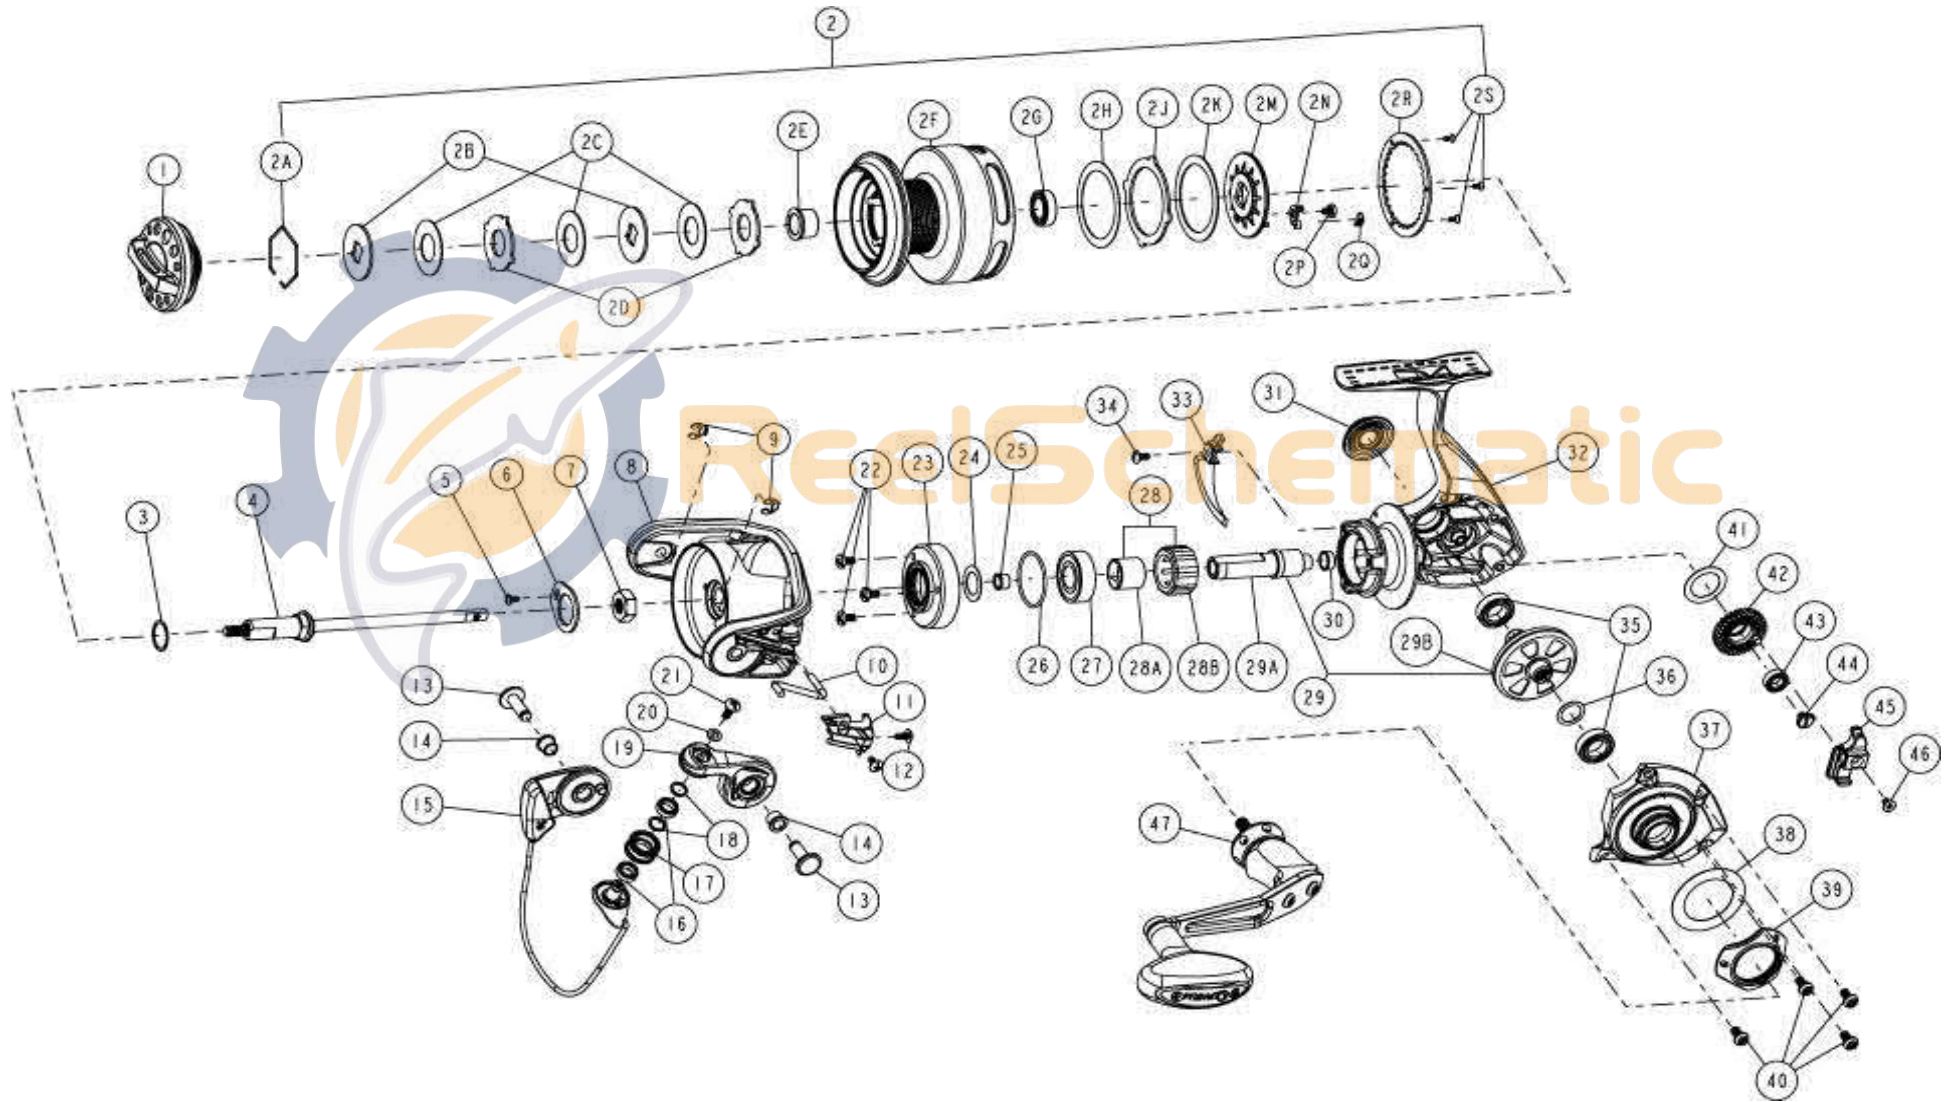

QUANTUM[®]

CSP50PTSD

QUANTUM[®]

CSP50PTSD

Quantum CSP50PTSD Spinning Reel Part List

Key #	Description	Part No.	Qty.	Key #	Description	Part No.	Qty.
1	Drag Knob Assembly	PAB332-01	1	19	Arm Lever Assembly	PAB307-01	1
2	Spool Kit Include	QAB321-01	1	20	Washer	VBP167-01	1
	2A - Retaining Ring	BAA038-01	1	21	Screw	BAA108-02	1
	2B - Drag Washer "D"	PAB080-01	2	22	Screw	JX107-03	3
	2C - Drag Washer "B"	QAB033-01	3	23	Ball Bearing Holder Assembly	PAB3190-01	1
	2D - Drag Washer "A"	PAB081-01	2	24	Washer	XF035-01	1
	2E - Spool Bushing	PAB058-01	1	25	Pinion Bushing "Top"	PAB028-01	1
	2F - Spool	QAB021-01	1	26	O-Ring	ORR8	1
	2G - Spool Ball Bearing	TW058-02	1	27	Pinion Ball Bearing	DT157-03	1
	2H - Washer	PAB065-01	1	28	One Way Clutch Kit Include	PAB463-01	1
	2J - Magnum Drag Washer "A"	QAB081-01	1		28A - Clutch Sleeve	N/A	1
	2K - Magnum Drag Washer "B"	PAB033-01	1		28B - One Way Clutch	N/A	1
	2M - Magnum Drag Plate	PAB039-01	1	29	Gear Kit Include	PAB412-01	1
	2N - Click Claw	PAB103-01	1		29A - Pinion	N/A	1
	2P - Click Claw Pin	VBP114-01	1		29B - Drive Gear	N/A	1
	2Q - Spool Click Spring	QAB069-01	1	30	Pinion Bushing "Bottom"	PAB027-01	1
	2R - Magnum Drag Retainer	PAB225-01	1	31	Handle Screw Cap	UAA054-02	1
	2S - Screw	DW107-01	3	32	Body	PAB001-01	1
3	Spool Adjust Washer	QAB065-01	1	33	Trip Bumper	PAB119-01	1
4	Main Shaft Assembly	PAB315-01	1	34	Trip Bumper Screw	QW053-05	1
5	Screw	CAA094-02	1	35	Body Ball Bearing	TW058-03	2
6	Rotor Nut Retainer	PAB118-01	1	36	Drive Gear Adjust Washer	BAA105-04	1
7	Rotor Nut	PAB006-01	1	37	Side Cover	PAB023-01	1
8	Rotor Assembly	QAB309-01	1	38	Side Cover Cosmetic Washer	PAB075-01	1
9	E-Clip	KQ034-01	2	39	Side Cover Cosmetic Ring	PAB142-02	1
10	Kick Lever	QAB019-01	1	40	Side Cover Screw	VBP057-04	4
11	Rotor Cover	QAB087-01	1	41	O/S Gear Washer	KF121-01	1
12	Rotor Cover Screw	CW125-02	2	42	O/S Gear	PAB053-01	1
13	Pin	RAB042-01	2	43	O/S Gear Ball Bearing	SW017-01	1
14	Bushing	SAB106-01	2	44	O/S Gear Screw	PAB057-01	1
15	Bail Assembly	QAB347-01	1	45	O/S Slider	PAB025-01	1
16	Ball Bearing	CT157-02	2	46	Main Shaft Screw	BAA100-01	1
17	Line Roller	RAB004-01	1	47	Handle Assembly	WAA318-51	1
18	Line Roller Washer	RAB102-01	2				